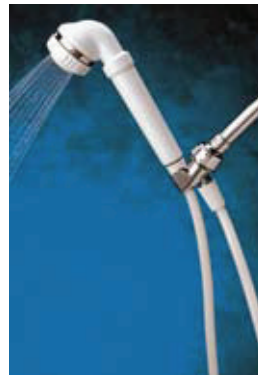

Weil Electric Water Kettle 9805
 Classy look with brushed stainless-steel base and spout. Transparent body with measuring marks down the side. Stay cool handle, with water filter. Automatic shut-off for safety. 1500 watts brings water to boil quickly. 360-degree rotation cord. 1.75 qt capacity. For water use only. 1yr warranty.

BonJour Zen Glass Teapot 53408
 Elegant hand blown glass design accented by a classic bamboo handle rests on an elevated bamboo base. Features borosilicate glass body and a removable stainless steel micromesh filter. Includes bamboo tea scoop. 42 oz/1.2 liter capacity.

Sprite High Output Shower Head HOM
 High performance shower filter combines easy operation and maintenance with the ultimate in structural integrity and overall reliability. The HOM is the strongest replaceable shower filter available on the market today. Has a reversible filter cartridge that will filter the shower water for one year. This Pressure tested to 600 PSI, the HOM is offered with a Limited Lifetime Warranty.

Sprite Hand Held Shower Head HHM
 Adjustable massage spray showerhead with reversible filter cartridge in handle. Included with the HHM is a 72" reinforced nylon hose and a swivel mounting bracket. The shower handle raises showerhead height by a full 10", providing for better posture and a healthier shower. Has a reversible three-month filter cartridge. 1 yr limited warranty.